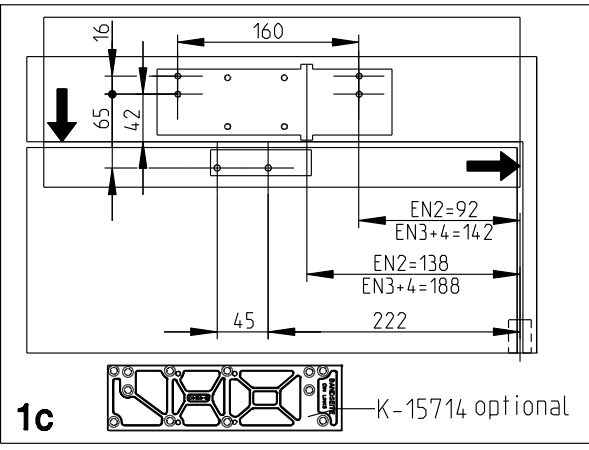

EN
ES
FR
--
--

Description

OTS 210 Normalmontage, Bandseite DIN rechts K-15710/K-15710-01

OTS 210 standard mounting hinge side, DIN right K-15710/K-15710-01

Montageanleitung  
assembly instructions  
V4

Release No.  
--  
Mod. No.  
G32381

Level	Released	
Ver.	--	W i
Draft	12.07.2016	Ur

Scale  
%

Modification  
7  
Drawing No.

Size  
4  
Sheet  
2/4

Replacement for M-00113

**0-45361-PU-0-0**

EN
ES
FR
--
--

Description  
**OTS 210 Kopfmontage, Bandgegenseite DIN links K-15710/K-15710-01**

**OTS 210 transom mounting on side opposite to hinges, DIN left K-15710/K-15710-01**

**Montageanleitung  
assembly instructions**  
V4

	Release No. --	Level	Released		Scale %	Modification 7	Size 4
	Mod. No. G32381	Ver.	--	Wi		Drawing No.	
	Replacement for M-00113					Ur	

Proprietary rights apply in accordance with ISO 16016.

EN
ES
FR
--
--

Description							
<b>OTS 210 Kopfmontage, Bandgegenseite DIN rechts K-15710/K-15710-01</b>							
<b>OTS 210 transom mounting on side opposite to hinges, DIN right K-15710/K-15710-01</b>							
	Release No.	Level	Released		Scale %	Modification 7	Size 4
	Mod. No. G32381	Ver.	--	Wi			
	Replacement for M-00113		Draft	12.07.2016			
					Drawing No. <b>0-45361-PU-0-0</b>		Sheet 4/4