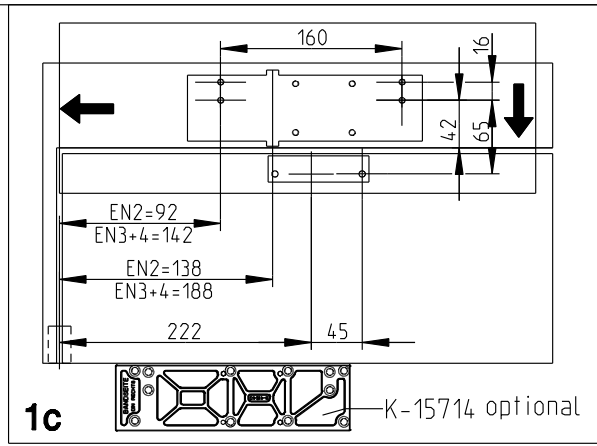

EN
ES
FR
--
--

Description								
OTS 210 Kopfmontage, Bandgegenseite DIN rechts K-15710/K-15710-01								
OTS 210 transom mounting on side opposite to hinges, DIN right K-15710/K-15710-01								
	Release No.	Level	Released		Scale %	Modification 7	Size 4	
	Mod. No. G32381	Ver.	--	Wi				
	Replacement for M-00113		Draft	12.07.2016				Ur
					Drawing No. 0-45361-PU-0-0		Sheet 4/4