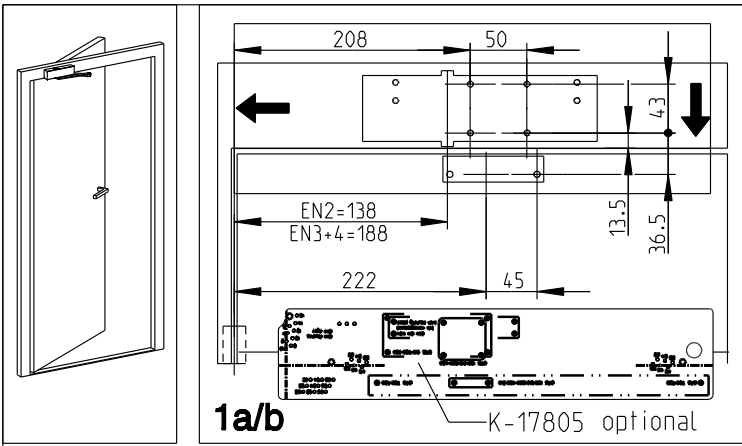

EN
ES
FR
--
--

Description								
OTS 210 Kopfmontage, Bandgegenseite DIN rechts K-15710/K-15710-01								
OTS 210 transom mounting on side opposite to hinges, DIN right K-15710/K-15710-01								
	Release No.	Level	Released		Scale %	Modification 7	Size 4	
	Mod. No. G32381	Ver.	--	Wi				
	Replacement for M-00113		Draft	12.07.2016				Ur
					Drawing No. 0-45361-PU-0-0		Sheet 4/4