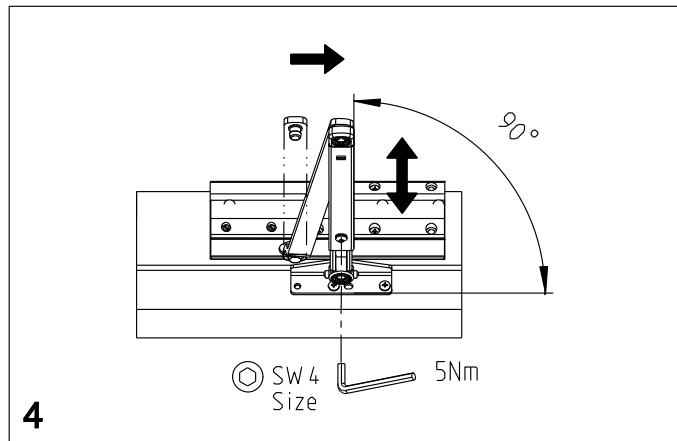

EN
ES
FR
--
--

Description								
OTS 210 Kopfmontage, Bandgegenseite DIN rechts K-15710/K-15710-01								
OTS 210 transom mounting on side opposite to hinges, DIN right K-15710/K-15710-01								
	Release No.	Level	Released		Scale %	Modification 7	Size 4	
	Mod. No. G32381	Ver.	--	Wi				
	Replacement for M-00113		Draft	12.07.2016				Ur
					Drawing No. 0-45361-PU-0-0		Sheet 4/4