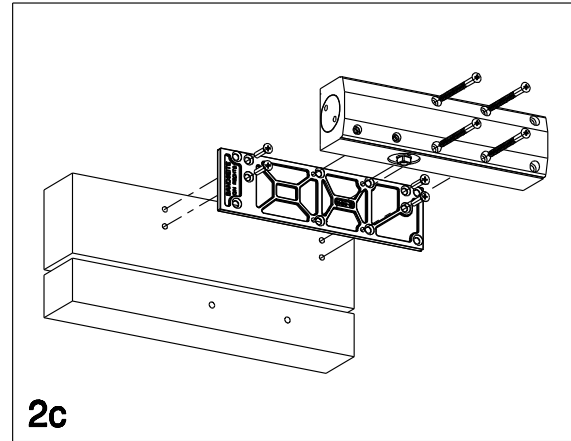

EN
ES
FR
--
--

Description								
OTS 210 Kopfmontage, Bandgegenseite DIN rechts K-15710/K-15710-01								
OTS 210 transom mounting on side opposite to hinges, DIN right K-15710/K-15710-01								
	Release No.	Level	Released		Scale %	Modification 7	Size 4	
	Mod. No. G32381	Ver.	--	Wi				
	Replacement for M-00113		Draft	12.07.2016				Ur
					Drawing No. 0-45361-PU-0-0		Sheet 4/4