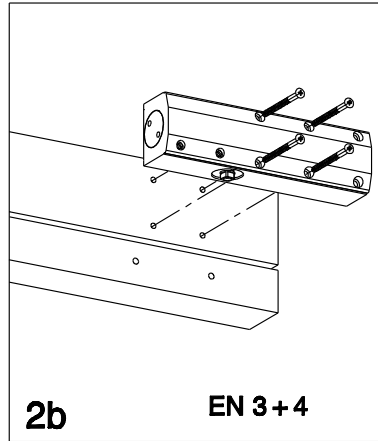

EN
ES
FR
--
--

Description								
OTS 210 Kopfmontage, Bandgegenseite DIN rechts K-15710/K-15710-01								
OTS 210 transom mounting on side opposite to hinges, DIN right K-15710/K-15710-01								
	Release No.	Level	Released		Scale %	Modification 7	Size 4	
	Mod. No. G32381	Ver.	--	Wi				
	Replacement for M-00113		Draft	12.07.2016				Ur
					Drawing No. 0-45361-PU-0-0		Sheet 4/4