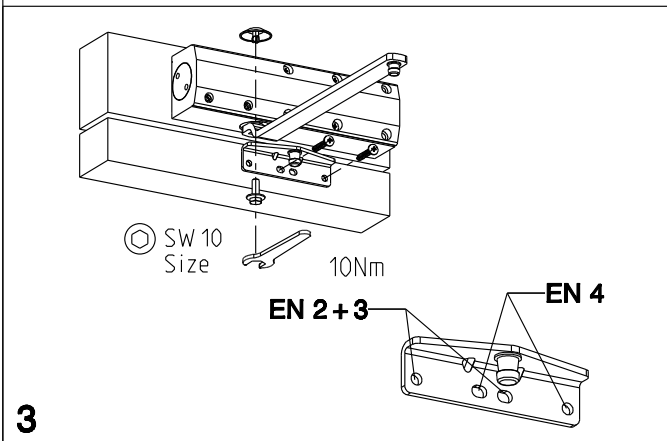

EN
ES
FR
--
--

Description								
OTS 210 Kopfmontage, Bandgegenseite DIN rechts K-15710/K-15710-01								
OTS 210 transom mounting on side opposite to hinges, DIN right K-15710/K-15710-01								
	Release No.	Level	Released		Scale %	Modification 7	Size 4	
	Mod. No. G32381	Ver.	--	Wi				
	Replacement for M-00113		Draft	12.07.2016				Ur
					Drawing No. 0-45361-PU-0-0		Sheet 4/4