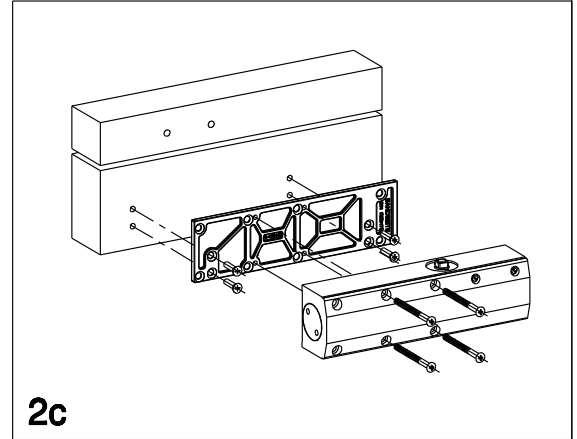

Description  
**OTS 210 Normalmontage, Bandseite DIN links K-15710/K-15710-01**  
**OTS 210 standard mounting hinge side, DIN left K-15710/K-15710-01**

<b>GU</b>	Release No. --	Level	Released		Scale %	Modification 7	Size 4
	Mod. No. G32381	Ver.	--	Wi			
	Replacement for M-00113	Draft	12.07.2016	Ur	Drawing No. <b>0-45361-PU-0-0</b>	Sheet 1/4	