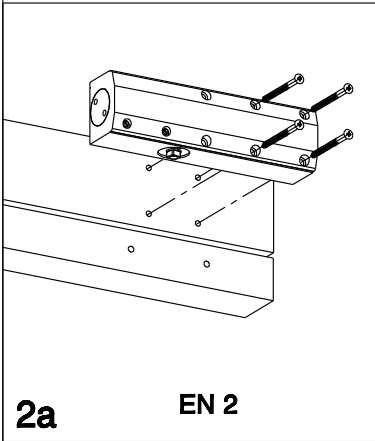

EN
ES
FR
--
--

Description								
OTS 210 Kopfmontage, Bandgegenseite DIN rechts K-15710/K-15710-01								
OTS 210 transom mounting on side opposite to hinges, DIN right K-15710/K-15710-01								
	Release No.	Level	Released		Scale %	Modification 7	Size 4	
	Mod. No. G32381	Ver.	--	Wi				
	Replacement for M-00113		Draft	12.07.2016				Ur
					Drawing No. 0-45361-PU-0-0		Sheet 4/4