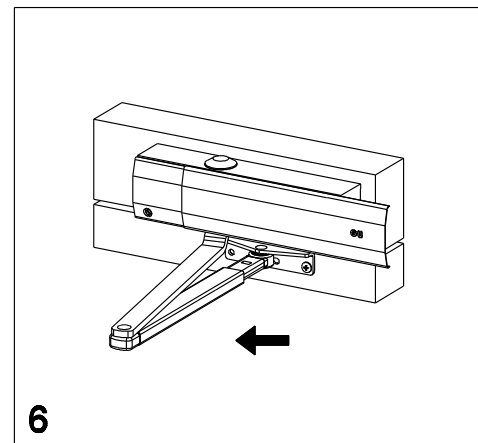

Level	Released	
Ver.	--	W i
Draft	12.07.2016	Ur

Scale  
%

Modification  
7  
Drawing No.

Size  
4  
Sheet  
2/4

Replacement for M-00113

**0-45361-PU-0-0**

EN
ES
FR
--
--

Description  
**OTS 210 Kopfmontage, Bandgegenseite DIN links K-15710/K-15710-01**

**OTS 210 transom mounting on side opposite to hinges, DIN left K-15710/K-15710-01**

**Montageanleitung  
assembly instructions**  
V4

	Release No. --	Level	Released		Scale %	Modification 7	Size 4
	Mod. No. G32381	Ver.	--	Wi		Drawing No.	
	Replacement for M-00113					Ur	

Proprietary rights apply in accordance with ISO 16016.

EN
ES
FR
--
--

Description							
<b>OTS 210 Kopfmontage, Bandgegenseite DIN rechts K-15710/K-15710-01</b>							
<b>OTS 210 transom mounting on side opposite to hinges, DIN right K-15710/K-15710-01</b>							
	Release No.	Level	Released		Scale %	Modification 7	Size 4
	Mod. No. G32381	Ver.	--	Wi			
	Replacement for M-00113		Draft	12.07.2016			
					Drawing No. <b>0-45361-PU-0-0</b>		Sheet 4/4