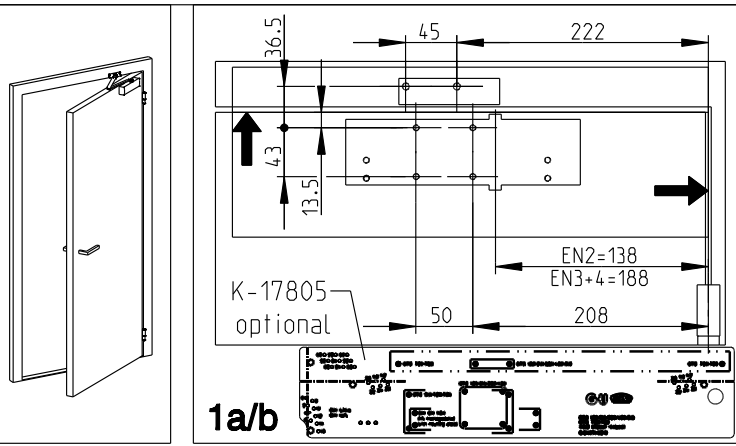

Declarations of Performance can be found at the GU-Homepage  
[www.g-u.com/en/services/construction-products-regulation.html](http://www.g-u.com/en/services/construction-products-regulation.html).  
 You will find the product information 0-46884-PO-0-0  
 "OTS/UTS-VTS -Door closer" at the GU-Homepage  
[www.g-u.com](http://www.g-u.com) under "SERVICES" in the menu item "Downloads".  
 Proprietary rights apply in accordance with ISO 16016.

Leistungserklärungen finden Sie auf der GU-Homepage  
[www.g-u.com/de/service/bauproduktverordnung.html](http://www.g-u.com/de/service/bauproduktverordnung.html).  
 Die Produktinformation Türschließer OTS/UTS/VTS (Art.-Nr. 0-46884-PO-0-0)  
 finden Sie auf der GU-Homepage [www.g-u.com/de/service/downloads.html](http://www.g-u.com/de/service/downloads.html).  
 Proprietary rights apply in accordance with ISO 16016.

Description  
**OTS 210 Normalmontage, Bandseite DIN links K-15710/K-15710-01**  
**OTS 210 standard mounting hinge side, DIN left K-15710/K-15710-01**

<b>GU</b>	Release No. --	Level	Released		Scale %	Modification 7	Size 4
	Mod. No. G32381	Ver.	--	Wi			
	Replacement for M-00113	Draft	12.07.2016	Ur	Drawing No. <b>0-45361-PU-0-0</b>	Sheet 1/4	

EN
ES
FR
--
--

Description

OTS 210 Normalmontage, Bandseite DIN rechts K-15710/K-15710-01

OTS 210 standard mounting hinge side, DIN right K-15710/K-15710-01

Montageanleitung  
assembly instructions  
V4

Release No.  
--  
Mod. No.  
G32381