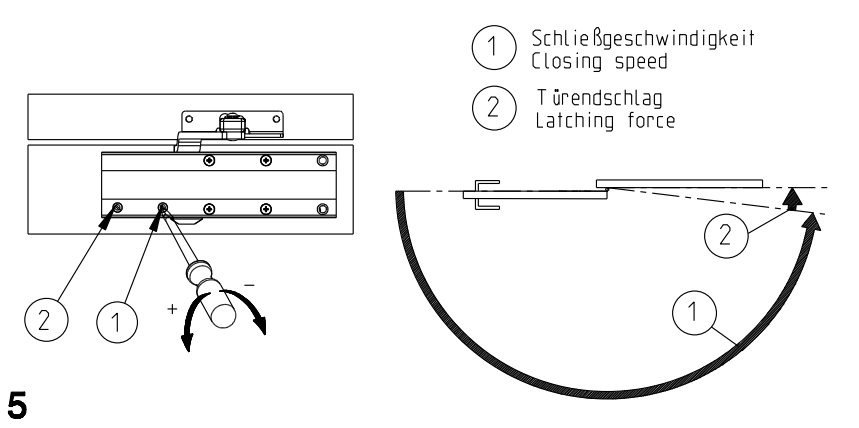

Declarations of Performance can be found at the GU-Homepage  
[www.g-u.com/en/services/construction-products-regulation.html](http://www.g-u.com/en/services/construction-products-regulation.html).  
 You will find the product information 0-46884-PO-0-0  
 "OTS/UTS-VTS -Door closer" at the GU-Homepage  
[www.g-u.com](http://www.g-u.com) under "SERVICES" in the menu item "Downloads".  
 Proprietary rights apply in accordance with ISO 16016.

Leistungserklärungen finden Sie auf der GU-Homepage  
[www.g-u.com/de/service/bauproduktverordnung.html](http://www.g-u.com/de/service/bauproduktverordnung.html).  
 Die Produktinformation Türschließer OTS/UTS/VTS (Art.-Nr. 0-46884-PO-0-0)  
 finden Sie auf der GU-Homepage [www.g-u.com/de/service/downloads.html](http://www.g-u.com/de/service/downloads.html).  
 Proprietary rights apply in accordance with ISO 16016.

Description  
**OTS 210 Normalmontage, Bandseite DIN links K-15710/K-15710-01**  
**OTS 210 standard mounting hinge side, DIN left K-15710/K-15710-01**

<b>GU</b>	Release No. --	Level	Released		Scale %	Modification 7	Size 4
	Mod. No. G32381	Ver.	--	Wi			
	Replacement for M-00113	Draft	12.07.2016	Ur	Drawing No. <b>0-45361-PU-0-0</b>	Sheet 1/4	