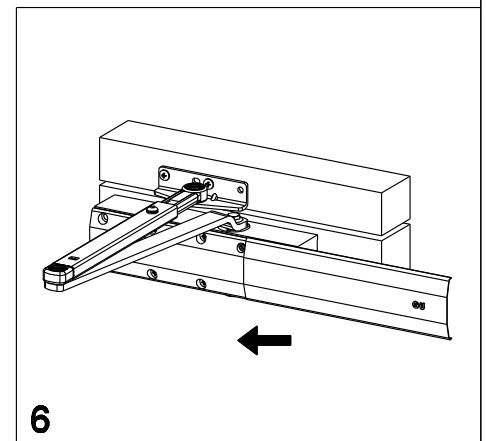

EN
ES
FR
--
--