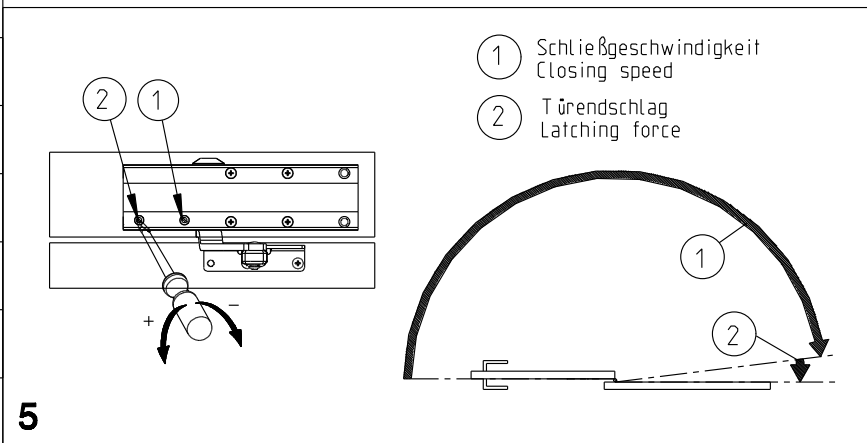

**OTS 210 transom mounting on side opposite to hinges, DIN left K-15710/K-15710-01**

**Montageanleitung  
assembly instructions**  
V4

	Release No. --	Level	Released		Scale %	Modification 7	Size 4
	Mod. No. G32381	Ver.	--	Wi		Drawing No.	
	Replacement for M-00113					Ur	

Proprietary rights apply in accordance with ISO 16016.

EN
ES
FR
--
--

Description							
<b>OTS 210 Kopfmontage, Bandgegenseite DIN rechts K-15710/K-15710-01</b>							
<b>OTS 210 transom mounting on side opposite to hinges, DIN right K-15710/K-15710-01</b>							
	Release No.	Level	Released		Scale %	Modification 7	Size 4
	Mod. No. G32381	Ver.	--	Wi			
	Replacement for M-00113		Draft	12.07.2016			
					Drawing No. <b>0-45361-PU-0-0</b>		Sheet 4/4